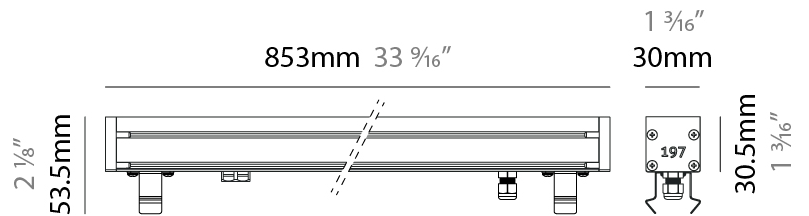

SLASH 30 RECESSED

E12I0061- _____ - _____
base number   Color   Lens
                         Temperature   Options

1. To build a product code in our configurator select the specify button on the base model # product page
2. To build a manual product code on this datasheet choose from the options listed below in blue font and add the suffix to the base model #

GENERAL

Series: Slash 30
Brand: Unonovesette
Division: Exterior
Mounting Type: Recessed
Mounting Location: In-Ground
Subcategory: Wallwash

PHYSICAL

Shape: Rectangle
Length (mm): 853
Length (in): 33 ³/₁₆
Width (mm): 30
Width (in): 1 ³/₁₆
Height (mm): 53.5
Height (in): 2 ¹/₈
Light Distribution: Adjustable / Direct
Diffuser: Extra clear tempered 6mm
Fixture Finish: ANA
Fixture Material: Extruded Aluminum
Cable Details: IP68 30cm Cable with Easy Lock system

ELECTRICAL

Lamp Type: LED
Input Wattage (W): 25.43
Total Output Wattage (W): 19.87
Dimming: Non-Dimmable
Driver Included: No
Driver Location: Remote
Driver Type: Constant Voltage - Universal
Driver Class: Class 2
Input Voltage (V): 120 - 277
Output Voltage (V): 24
Upon Request: Phase Dimming (120Vac only) / 0-10V Dimming

LED

Color Temperature (°K): 2200 / 2700 / 3000 / 4000
Max. Delivered Lumen (lm): 1170 (3000K)
CRI: >90 CRI
Lamp Life (hrs): 100000

OPTICAL

Optic°: 12 / 21 / 31 / 46 / 13x36
Adjustability: Tilt ±20°

RATINGS AND CERTIFICATIONS

Certified By: Certified for North American Standards
IP rating: IP67
IK Rating: IK06