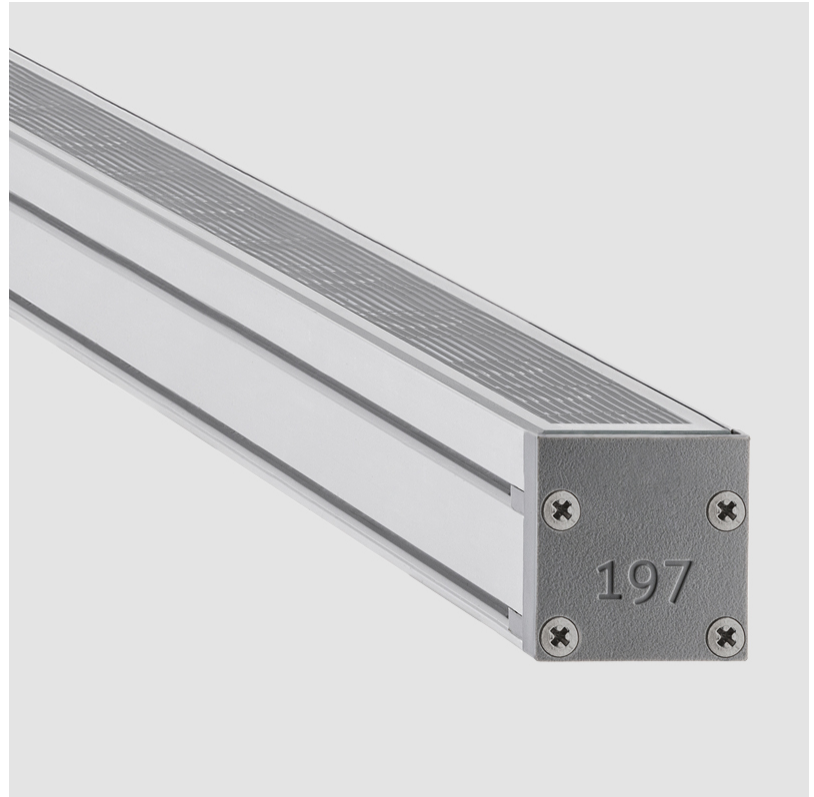

E12I0059-

base number   Color   Lens
Temperature   Options

1. To build a product code in our configurator select the specify button on the base model # product page
2. To build a manual product code on this datasheet choose from the options listed below in blue font and add the suffix to the base model #

GENERAL

Series: Slash 30
Brand: Unonovesette
Division: Exterior
Mounting Type: Recessed
Mounting Location: In-Ground
Subcategory: Wallwash

PHYSICAL

Shape: Rectangle
Length (mm): 568
Length (in): 22 3/8
Width (mm): 30
Width (in): 1 3/16
Height (mm): 53.5
Height (in): 2 1/8
Light Distribution: Adjustable / Direct
Weight (kg): 0.46
Weight (lbs): 1.014
Diffuser: Extra clear tempered 6mm
Fixture Finish: ANA
Fixture Material: Extruded Aluminum
Cable Details: IP68 30cm Cable with Easy Lock system

ELECTRICAL

Lamp Type: LED
Input Wattage (W): 16.95
Total Output Wattage (W): 13.24
Dimming: Non-Dimmable
Driver Included: No
Driver Location: Remote
Driver Type: Constant Voltage - Universal
Driver Class: Class 2
Input Voltage (V): 120 - 277
Output Voltage (V): 24
Upon Request: Phase Dimming (120Vac only) / 0-10V Dimming

LED

Color Temperature (*K): 2200 / 2700 / 3000 / 4000
Max. Delivered Lumen (lm): 1140 (3000K)
CRI: >90 CRI
Lamp Life (hrs): 100000

OPTICAL

Optic*: 12 / 21 / 31 / 46 / 13x36
Adjustability: Tilt ±20°

RATINGS AND CERTIFICATIONS

Certified By: Certified for North American Standards
IP rating: IP67
IK Rating: IK06