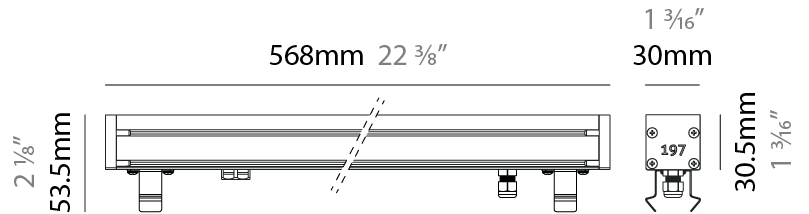

base number   Color   Lens
Temperature   Options

1. To build a product code in our configurator select the specify button on the base model # product page
2. To build a manual product code on this datasheet choose from the options listed below in blue font and add the suffix to the base model #

GENERAL

Series: Slash 30
Brand: Unonovesette
Division: Exterior
Mounting Type: Recessed
Mounting Location: In-Ground
Subcategory: Wallwash

PHYSICAL

Shape: Rectangle
Length (mm): 568
Length (in): 22 ³/₈"
Width (mm): 30
Width (in): 1 ³/₁₆"
Height (mm): 53.5
Height (in): 2 ¹/₈"
Light Distribution: Adjustable / Direct
Weight (kg): 0.46
Weight (lbs): 1.014
Diffuser: Extra clear tempered 6mm
Fixture Finish: ANA
Fixture Material: Extruded Aluminum
Cable Details: IP68 30cm Cable with Easy Lock system

ELECTRICAL

Lamp Type: LED
Input Wattage (W): 32
Total Output Wattage (W): 25
Dimming: Non-Dimmable
Driver Included: No
Driver Location: Remote
Driver Type: Constant Voltage - Universal
Driver Class: Class 2
Input Voltage (V): 120 - 277
Output Voltage (V): 24
Upon Request: Phase Dimming (120Vac only) / 0-10V Dimming

LED

Color Temperature (*K): 2200 / 2700 / 3000 / 4000
Max. Delivered Lumen (lm): 2280 (3000K)
CRI: >90 CRI
Lamp Life (hrs): 100000

OPTICAL

Optic°: 12 / 21 / 31 / 46 / 13x36
Adjustability: Tilt ±20°

RATINGS AND CERTIFICATIONS

Certified By: Certified for North American Standards
IP rating: IP67
IK Rating: IK06