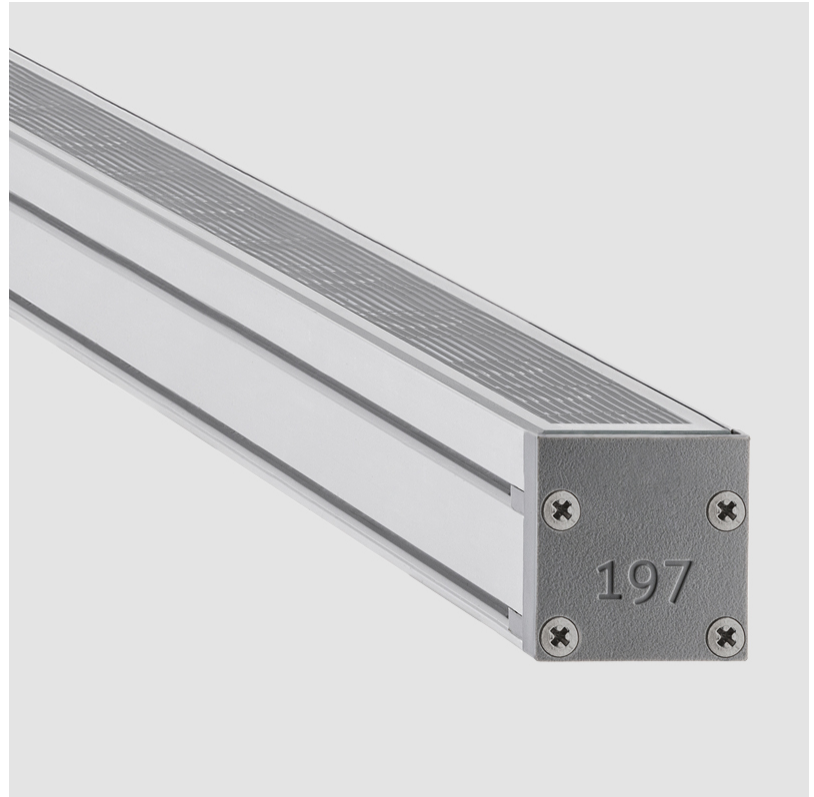

base number   Color   Lens
Temperature   Options

1. To build a product code in our configurator select the specify button on the base model # product page
2. To build a manual product code on this datasheet choose from the options listed below in blue font and add the suffix to the base model #

GENERAL

Series: Slash 30
Brand: Unonovesette
Division: Exterior
Mounting Type: Recessed
Mounting Location: In-Ground
Subcategory: Wallwash

PHYSICAL

Shape: Rectangle
Length (mm): 568
Length (in): 22 ³/₈"
Width (mm): 30
Width (in): 1 ³/₁₆"
Height (mm): 53.5
Height (in): 2 ¹/₈"
Light Distribution: Adjustable / Direct
Weight (kg): 0.46
Weight (lbs): 1.014
Diffuser: Extra clear tempered 6mm
Fixture Finish: ANA
Fixture Material: Extruded Aluminum
Cable Details: IP68 30cm Cable with Easy Lock system

ELECTRICAL

Lamp Type: LED
Input Wattage (W): 32
Total Output Wattage (W): 25
Dimming: Non-Dimmable
Driver Included: No
Driver Location: Remote
Driver Type: Constant Voltage - Universal
Driver Class: Class 2
Input Voltage (V): 120 - 277
Output Voltage (V): 24
Upon Request: Phase Dimming (120Vac only) / 0-10V Dimming

LED

Color Temperature (*K): 2200 / 2700 / 3000 / 4000
Max. Delivered Lumen (lm): 2280 (3000K)
CRI: >90 CRI
Lamp Life (hrs): 100000

OPTICAL

Optic°: 12 / 21 / 31 / 46 / 13x36
Adjustability: Tilt ±20°

RATINGS AND CERTIFICATIONS

Certified By: Certified for North American Standards
IP rating: IP67
IK Rating: IK06