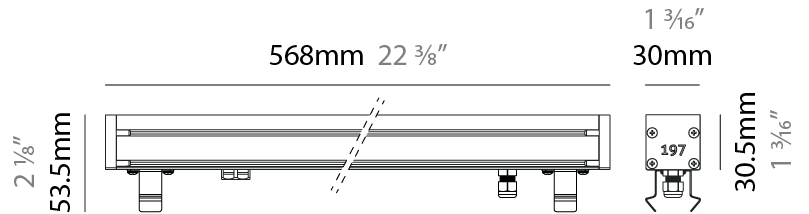

E12I0059-

base number   Color   Lens
Temperature   Options

1. To build a product code in our configurator select the specify button on the base model # product page
2. To build a manual product code on this datasheet choose from the options listed below in blue font and add the suffix to the base model #

GENERAL

Series: Slash 30
Brand: Unonovesette
Division: Exterior
Mounting Type: Recessed
Mounting Location: In-Ground
Subcategory: Wallwash

PHYSICAL

Shape: Rectangle
Length (mm): 568
Length (in): 22 3/8
Width (mm): 30
Width (in): 1 3/16
Height (mm): 53.5
Height (in): 2 1/8
Light Distribution: Adjustable / Direct
Weight (kg): 0.46
Weight (lbs): 1.014
Diffuser: Extra clear tempered 6mm
Fixture Finish: ANA
Fixture Material: Extruded Aluminum
Cable Details: IP68 30cm Cable with Easy Lock system

ELECTRICAL

Lamp Type: LED
Input Wattage (W): 16.95
Total Output Wattage (W): 13.24
Dimming: Non-Dimmable
Driver Included: No
Driver Location: Remote
Driver Type: Constant Voltage - Universal
Driver Class: Class 2
Input Voltage (V): 120 - 277
Output Voltage (V): 24
Upon Request: Phase Dimming (120Vac only) / 0-10V Dimming

LED

Color Temperature (*K): 2200 / 2700 / 3000 / 4000
Max. Delivered Lumen (lm): 1140 (3000K)
CRI: >90 CRI
Lamp Life (hrs): 100000

OPTICAL

Optic*: 12 / 21 / 31 / 46 / 13x36
Adjustability: Tilt ±20°

RATINGS AND CERTIFICATIONS

Certified By: Certified for North American Standards
IP rating: IP67
IK Rating: IK06